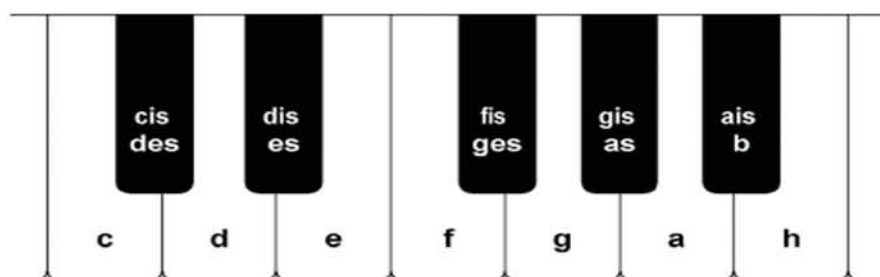

Noten- und Tastennamen

\flat : des es ges as b des es ges as b des es ges as b des es ges as b des es ges as b
 \sharp : cis dis fis gis ais cis dis fis gis ais cis dis fis gis ais cis dis fis gis ais

A diagram showing the C major scale across four octaves. At the top, a keyboard diagram shows the notes of each octave. Below it, two staves of musical notation show the scale ascending and then descending. Brackets at the bottom identify the four octaves:

- Grosse Oktave: C D E F G A H
- kleine Oktave: c d e f g a h
- eingestrichene Oktave: c' d' e' f' g' a' h'
- zweigestrichene Oktave: c'' d'' e'' f'' g'' a'' h'' c''